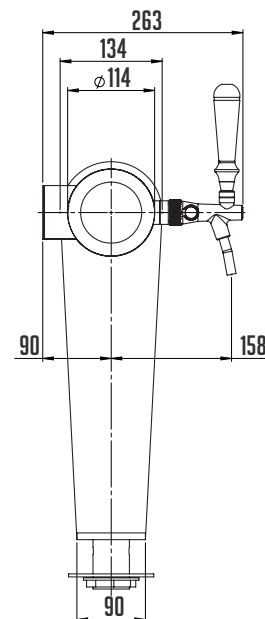

LINDR NAKED COLD BRIDGE 4 TOWER

The LINDR NAKED COLD BRIDGE tower with four taps is the absolute top among dispensing towers.

The flagship of our production, which will be without a doubt the absolute dominant of your bar. The LINDR NAKED COLD BRIDGE tower with four taps is the absolute top among dispensing towers, excellent not only in appearance, but above all in its unique recirculation system. This tower will clearly show guests that you are serious about dispensing beer. The only tower in the series with one stand in the middle.

BEVERAGE LINES - The construction of the tower offers a basic diameter of 8 mm for beverage management in a stainless steel design.

EASY INSTALLATION - The model is fixed with only one nut.

LINDR NAKED COLD BRIDGE 4 TOWER

Thanks to the larger spacing, lever taps can also be installed.

TECHNICAL PARAMETERS

PRODUCT MODEL	LINDR NAKED COLD BRIDGE 4 TOWER
BASIC MEDALLION	YES
LINDR TAP	YES
MEDALLION Ø 69 MM	YES
CONNECTION - INPUT ST. STEEL TUBE 8MM WITH RECIRCULATION COIL RIGHT TO THE TAP	YES
NUMBER OF TAPS (PCS)	4
WEIGHT (KG)	12,0
COLOR DESIGN- POLISHED STAINLESS STEEL	YES
OPTIONAL ACCESSORIES	YES
ILLUMINATED MEDALLION	✓
WOODEN MEDALLION	✓
CHOICE OF MEDALLION Ø 82 MM	✓
CHOICE OF TAP	✓
CHOICE OF MEDALLION	X
CONNECTION - INLET 10 MM STAINLESS STEEL WITH RECIRCULATION COIL RIGHT TO THE TAP	X
POSSIBLE CUSTOMIZED OPTIONS	YES
FISH EYE MEDALLION	✓
COLOR DESIGN ACCORDING TO RAL SAMPLES	X
COLORED DESIGN OF SANDBLASTING	✓